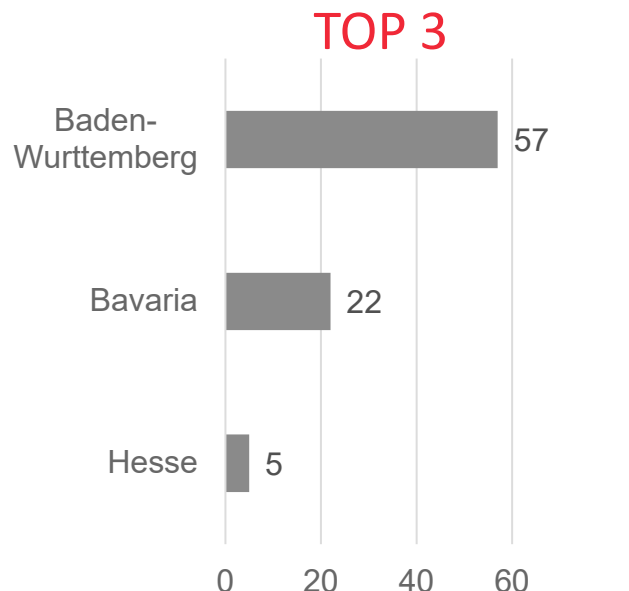

Show report

2024

➤ Statistics ➤

Visitor: 6013

Exhibitor: 228

Net exhibition area in sqm: 8431

Visitor survey

➤ Visitor survey – Germany/ International* & Federal State ➤

*registration information

Visitor survey – Federal state TOP 3

Visitor survey – Interest in the offer*

*Multiple choice

Visitor survey – Position in company

Visitor survey – General assesment and Intention of recommendation