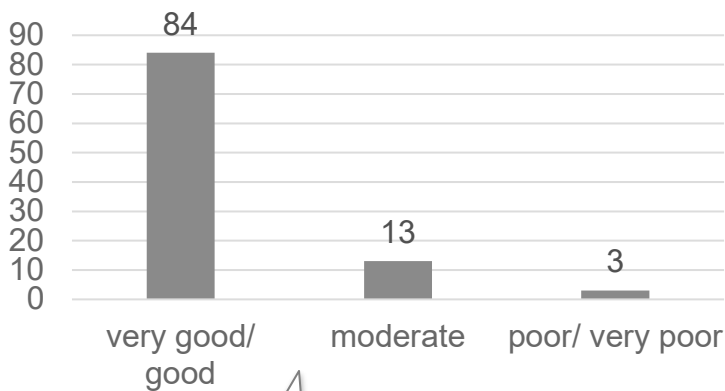

Show report

2024

➤ Statistics ➤

Visitor: 6013

Exhibitor: 228

Net exhibition area in sqm: 8431

Visitor survey

➤ Visitor survey – Germany/ International* & Federal State ➤

*registration information

Visitor survey – Federal state TOP 3

Visitor survey – Interest in the offer*

*Multiple choice

Visitor survey – Position in company

Visitor survey – General assesment and Intention of recommendation

Overall rating 1,9

Top ratings for recommendations.

Visitor survey – Decision making authority

*Other up to 100% student/ pupil and other not working

Exhibitor survey

Exhibitor survey – Business success assesment