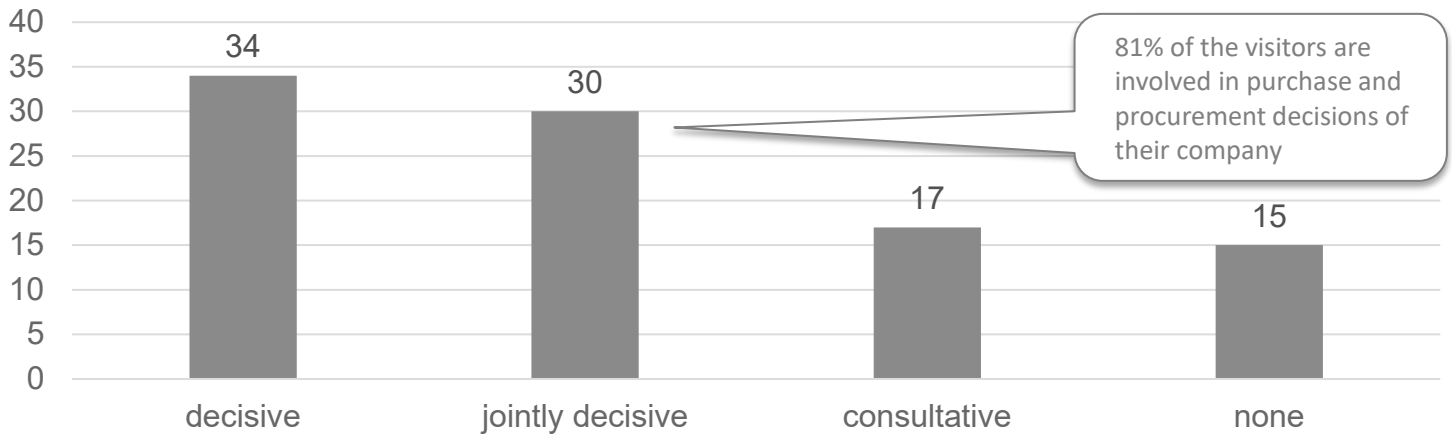

Show report

2024

➤ Statistics ➤

Visitor: 6013

Exhibitor: 228

Net exhibition area in sqm: 8431

Visitor survey

➤ Visitor survey – Germany/ International* & Federal State ➤

*registration information

Visitor survey – Federal state TOP 3

Visitor survey – Interest in the offer*

*Multiple choice

Visitor survey – Position in company

Visitor survey – General assesment and Intention of recommendation

Overall rating 1,9

Top ratings for recommendations.

Visitor survey – Decision making authority

*Other up to 100% student/ pupil and other not working

Exhibitor survey

Exhibitor survey – Business success assesment