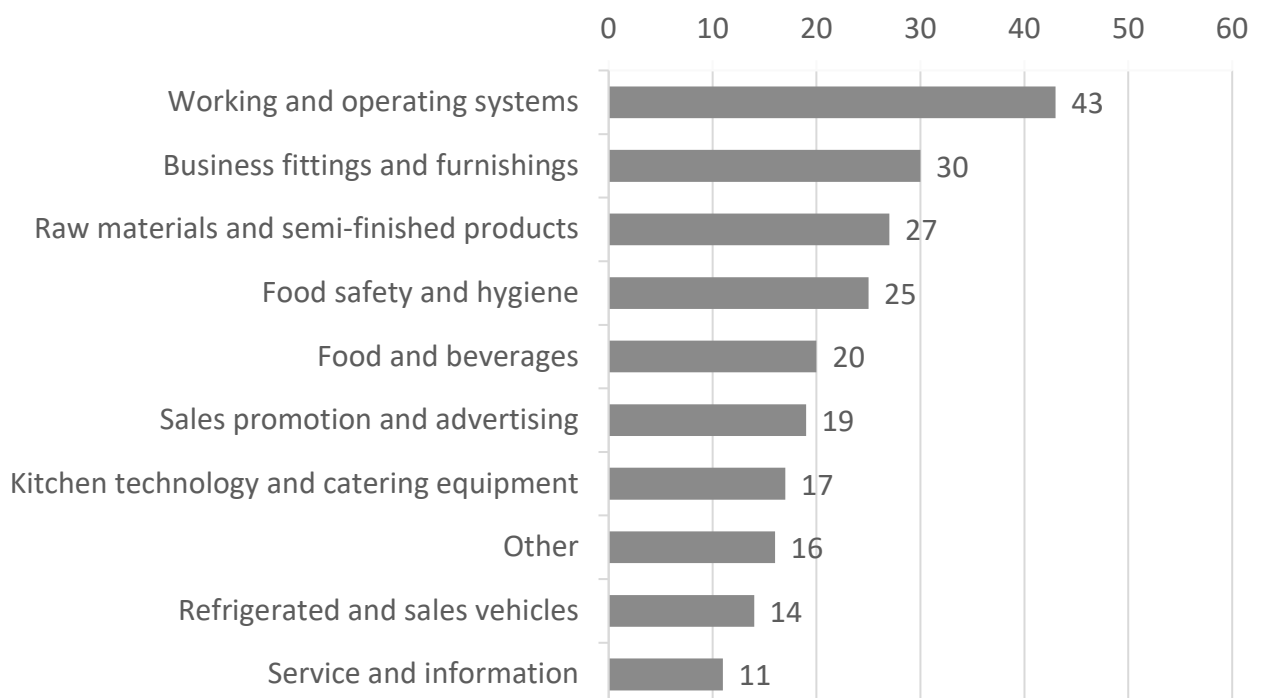

Show report

2024

➤ Statistics ➤

Visitor: 6013

Exhibitor: 228

Net exhibition area in sqm: 8431

Visitor survey

➤ Visitor survey – Germany/ International* & Federal State ➤

*registration information

Visitor survey – Federal state TOP 3

Visitor survey – Interest in the offer*

*Multiple choice

Visitor survey – Position in company

Visitor survey – General assesment and Intention of recommendation

Overall rating 1,9

Top ratings for recommendations.

Visitor survey – Decision making authority

*Other up to 100% student/ pupil and other not working

Exhibitor survey

Exhibitor survey – Business success assesment