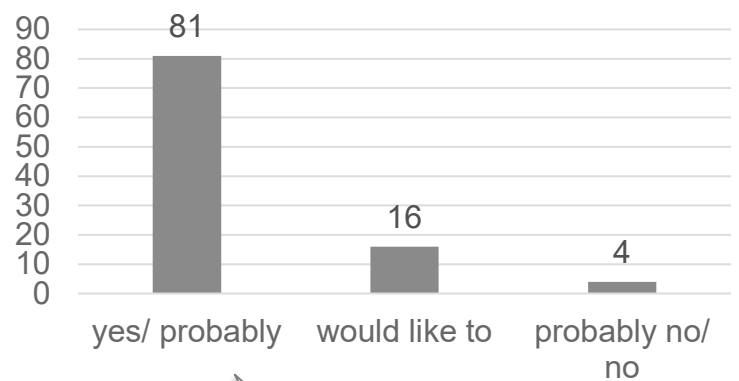

Show report

2024

➤ Statistics ➤

Visitor: 6013

Exhibitor: 228

Net exhibition area in sqm: 8431

Visitor survey

➤ Visitor survey – Germany/ International* & Federal State ➤

*registration information

Visitor survey – Federal state TOP 3

Visitor survey – Interest in the offer*

*Multiple choice

Visitor survey – Position in company

Visitor survey – General assesment and Intention of recommendation

Overall rating 1,9

Top ratings for recommendations.

Visitor survey – Decision making authority

*Other up to 100% student/ pupil and other not working

Exhibitor survey

Exhibitor survey – Business success assesment