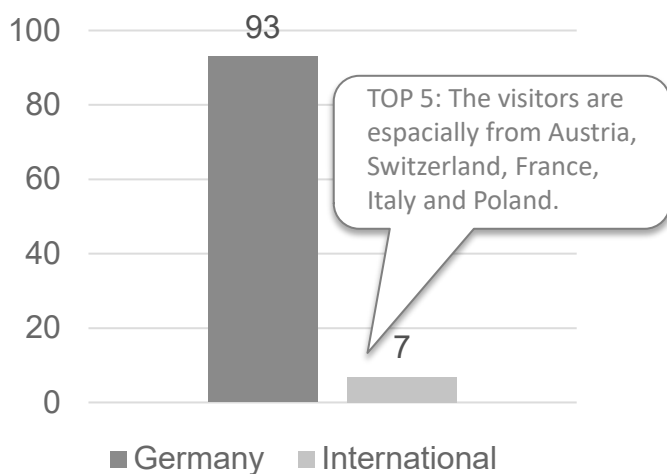

Show report

2024

➤ Statistics ➤

Visitor: 6013

Exhibitor: 228

Net exhibition area in sqm: 8431

Visitor survey

➤ Visitor survey – Germany/ International* & Federal State ➤

*registration information

Visitor survey – Federal state TOP 3

Visitor survey – Interest in the offer*

*Multiple choice

Visitor survey – Position in company

Visitor survey – General assesment and Intention of recommendation

Overall rating 1,9

Top ratings for recommendations.

Visitor survey – Decision making authority

*Other up to 100% student/ pupil and other not working

Exhibitor survey

Exhibitor survey – Business success assesment