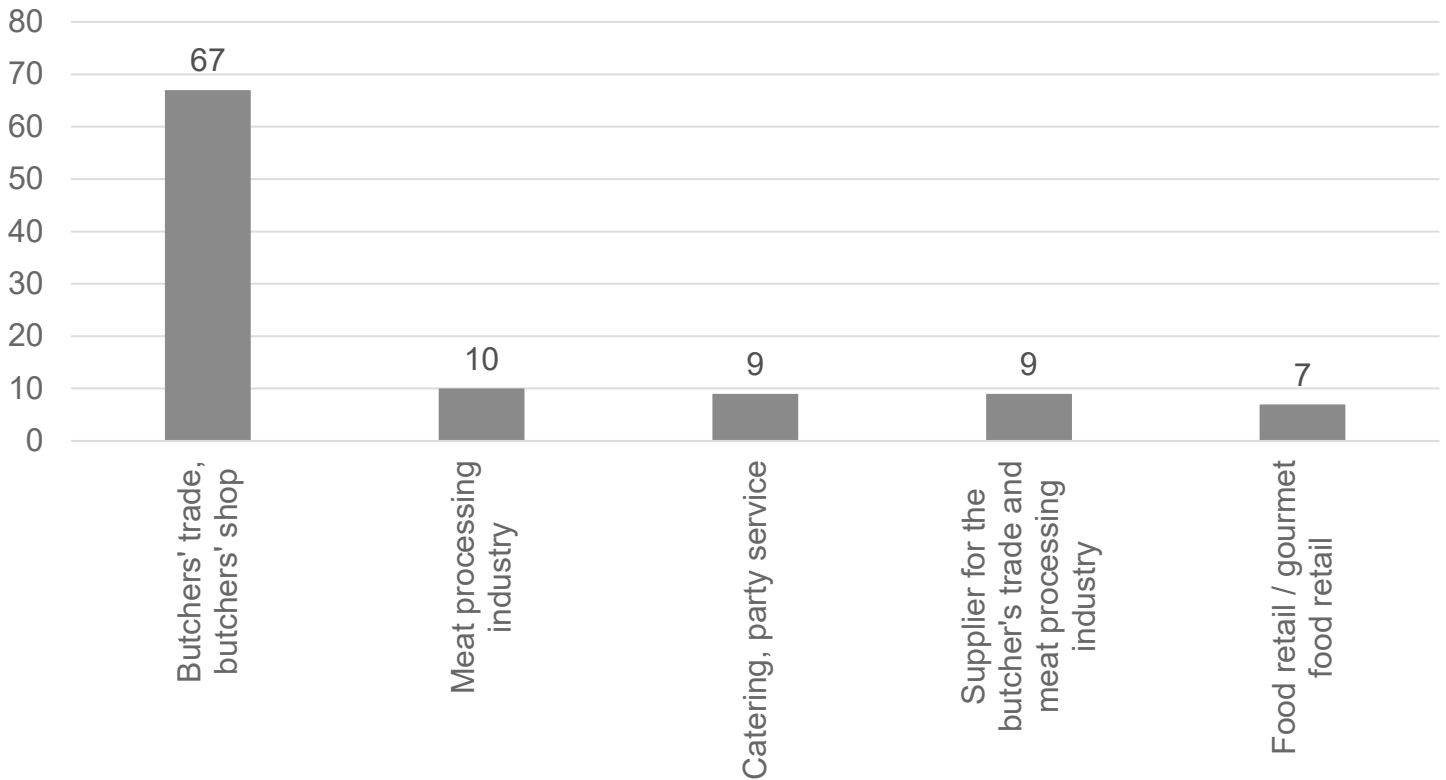

Show report

2024

➤ Statistics ➤

Visitor: 6013

Exhibitor: 228

Net exhibition area in sqm: 8431

Visitor survey

➤ Visitor survey – Germany/ International* & Federal State ➤

*registration information

Visitor survey – Federal state TOP 3

Visitor survey – Interest in the offer*

*Multiple choice

Visitor survey – Position in company

Visitor survey – General assesment and Intention of recommendation

Overall rating 1,9

Top ratings for recommendations.

Visitor survey – Decision making authority

*Other up to 100% student/ pupil and other not working

Exhibitor survey

Exhibitor survey – Business success assesment